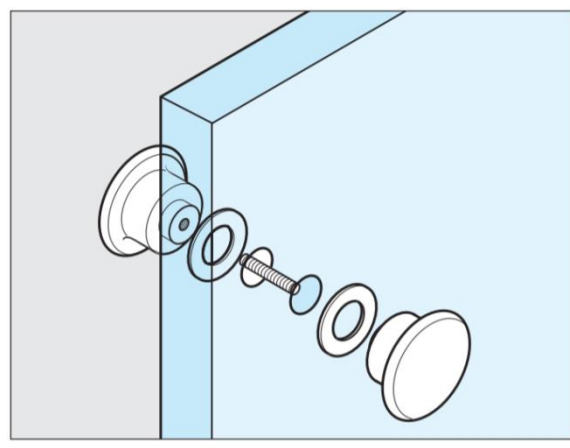

GGT-40CR Two Sides Glass Door Knob

Features

- Two sides glass door knob for glass thickness 8 mm or 10 mm

Parts Included

- PVC washers
- Screw M5 (SUS)

Material

- Brass, chrome finish

Part No.	Glass Thickness
GGT-40CR	8, 10