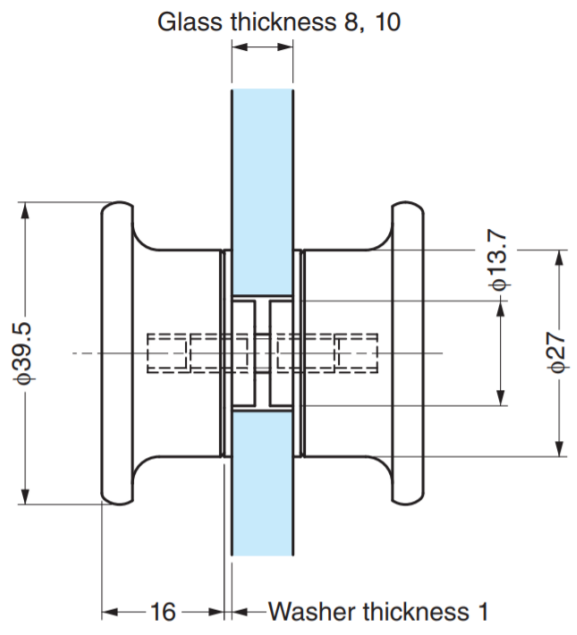

GGT-40CR Two Sides Glass Door Knob

Features

- Two sides glass door knob for glass thickness 8 mm or 10 mm

Parts Included

- PVC washers
- Screw M5 (SUS)

Material

- Brass, chrome finish

Part No.	Glass Thickness
GGT-40CR	8, 10