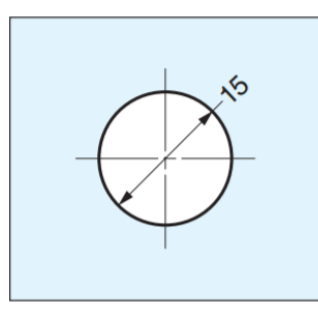

GGT-40CR Two Sides Glass Door Knob

Features

- Two sides glass door knob for glass thickness 8 mm or 10 mm

Parts Included

- PVC washers
- Screw M5 (SUS)

Material

- Brass, chrome finish

Part No.	Glass Thickness
GGT-40CR	8, 10